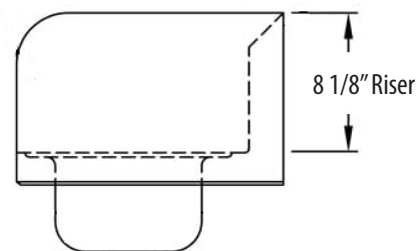

### Features:

- Wall Mounting Hardware Included
- Drain Included
- Accommodates 4" O.C. Faucets
- Marine Edge

### Options:

- Upgraded Faucets
- Other Plumbing Accessories - Call For Details

Part Number	Unit Size (l x w)	Bowl Dim. (l x w x d)	Faucet / Spout Mounting	Side Splash	Included Faucet	Drain Size	Product Weight (lbs)
BKHS-W-1410-SS	17" x 15 <sup>1/2</sup> "	14" x 10" x 5"	4" O.C. Splash	Dual	-	1 7/8"	12.50
BKHS-W-1410-RS	17" x 15 <sup>1/2</sup> "	14" x 10" x 5"	4" O.C. Splash	Right	-	1 7/8"	11.00
BKHS-W-1410-LS	17" x 15 <sup>1/2</sup> "	14" x 10" x 5"	4" O.C. Splash	Left	-	1 7/8"	11.00
BKHS-W-1410-SS-P-G	17" x 15 <sup>1/2</sup> "	14" x 10" x 5"	4" O.C. Splash	Dual	BKF-W-3G-G	1 7/8"	13.30
BKHS-W-1410-RS-P-G	17" x 15 <sup>1/2</sup> "	14" x 10" x 5"	4" O.C. Splash	Right	BKF-W-3G-G	1 7/8"	13.00
BKHS-W-1410-LS-P-G	17" x 15 <sup>1/2</sup> "	14" x 10" x 5"	4" O.C. Splash	Left	BKF-W-3G-G	1 7/8"	13.00
BKHS-W-1410-1-SS	17" x 15 <sup>1/2</sup> "	14" x 10" x 5"	1 Hole Splash	Dual	-	1 7/8"	13.00
BKHS-W-1410-1-SS-P-G	17" x 15 <sup>1/2</sup> "	14" x 10" x 5"	1 Hole Splash	Dual	BKF-SEF-3G	1 7/8"	22.00