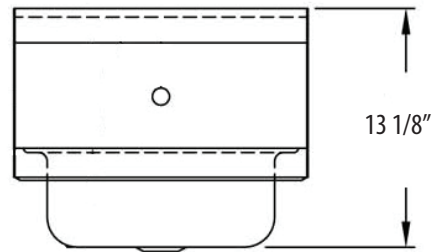

### Features:

- Wall Mounting Hardware Included
- Drain Included
- Accommodates 4" O.C. Faucets
- Marine Edge

### Options:

- Upgraded Faucets
- Other Plumbing Accessories - Call For Details

Part Number	Unit Size (l x w)	Bowl Dim. (l x w x d)	Faucet / Spout Mounting	Side Splash	Included Faucet	Drain Size	Product Weight (lbs)
BKHS-W-1410-SS	17" x 15 <sup>1/2</sup> "	14" x 10" x 5"	4" O.C. Splash	Dual	-	1 7/8"	12.50
BKHS-W-1410-RS	17" x 15 <sup>1/2</sup> "	14" x 10" x 5"	4" O.C. Splash	Right	-	1 7/8"	11.00
BKHS-W-1410-LS	17" x 15 <sup>1/2</sup> "	14" x 10" x 5"	4" O.C. Splash	Left	-	1 7/8"	11.00
BKHS-W-1410-SS-P-G	17" x 15 <sup>1/2</sup> "	14" x 10" x 5"	4" O.C. Splash	Dual	BKF-W-3G-G	1 7/8"	13.30
BKHS-W-1410-RS-P-G	17" x 15 <sup>1/2</sup> "	14" x 10" x 5"	4" O.C. Splash	Right	BKF-W-3G-G	1 7/8"	13.00
BKHS-W-1410-LS-P-G	17" x 15 <sup>1/2</sup> "	14" x 10" x 5"	4" O.C. Splash	Left	BKF-W-3G-G	1 7/8"	13.00
BKHS-W-1410-1-SS	17" x 15 <sup>1/2</sup> "	14" x 10" x 5"	1 Hole Splash	Dual	-	1 7/8"	13.00
BKHS-W-1410-1-SS-P-G	17" x 15 <sup>1/2</sup> "	14" x 10" x 5"	1 Hole Splash	Dual	BKF-SEF-3G	1 7/8"	22.00