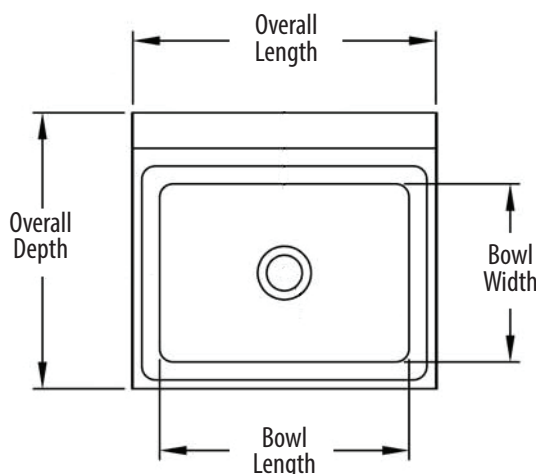

### Features:

- Wall Mounting Hardware Included
- Drain Included
- Accommodates 4" O.C. Faucets
- Marine Edge

### Options:

- Upgraded Faucets
- Other Plumbing Accessories - Call For Details

Part Number	Unit Size (l x w)	Bowl Dim. (l x w x d)	Faucet / Spout Mounting	Side Splash	Included Faucet	Drain Size	Product Weight (lbs)
BKHS-W-1410-SS	17" x 15 <sup>1/2</sup> "	14" x 10" x 5"	4" O.C. Splash	Dual	-	1 7/8"	12.50
BKHS-W-1410-RS	17" x 15 <sup>1/2</sup> "	14" x 10" x 5"	4" O.C. Splash	Right	-	1 7/8"	11.00
BKHS-W-1410-LS	17" x 15 <sup>1/2</sup> "	14" x 10" x 5"	4" O.C. Splash	Left	-	1 7/8"	11.00
BKHS-W-1410-SS-P-G	17" x 15 <sup>1/2</sup> "	14" x 10" x 5"	4" O.C. Splash	Dual	BKF-W-3G-G	1 7/8"	13.30
BKHS-W-1410-RS-P-G	17" x 15 <sup>1/2</sup> "	14" x 10" x 5"	4" O.C. Splash	Right	BKF-W-3G-G	1 7/8"	13.00
BKHS-W-1410-LS-P-G	17" x 15 <sup>1/2</sup> "	14" x 10" x 5"	4" O.C. Splash	Left	BKF-W-3G-G	1 7/8"	13.00
BKHS-W-1410-1-SS	17" x 15 <sup>1/2</sup> "	14" x 10" x 5"	1 Hole Splash	Dual	-	1 7/8"	13.00
BKHS-W-1410-1-SS-P-G	17" x 15 <sup>1/2</sup> "	14" x 10" x 5"	1 Hole Splash	Dual	BKF-SEF-3G	1 7/8"	22.00